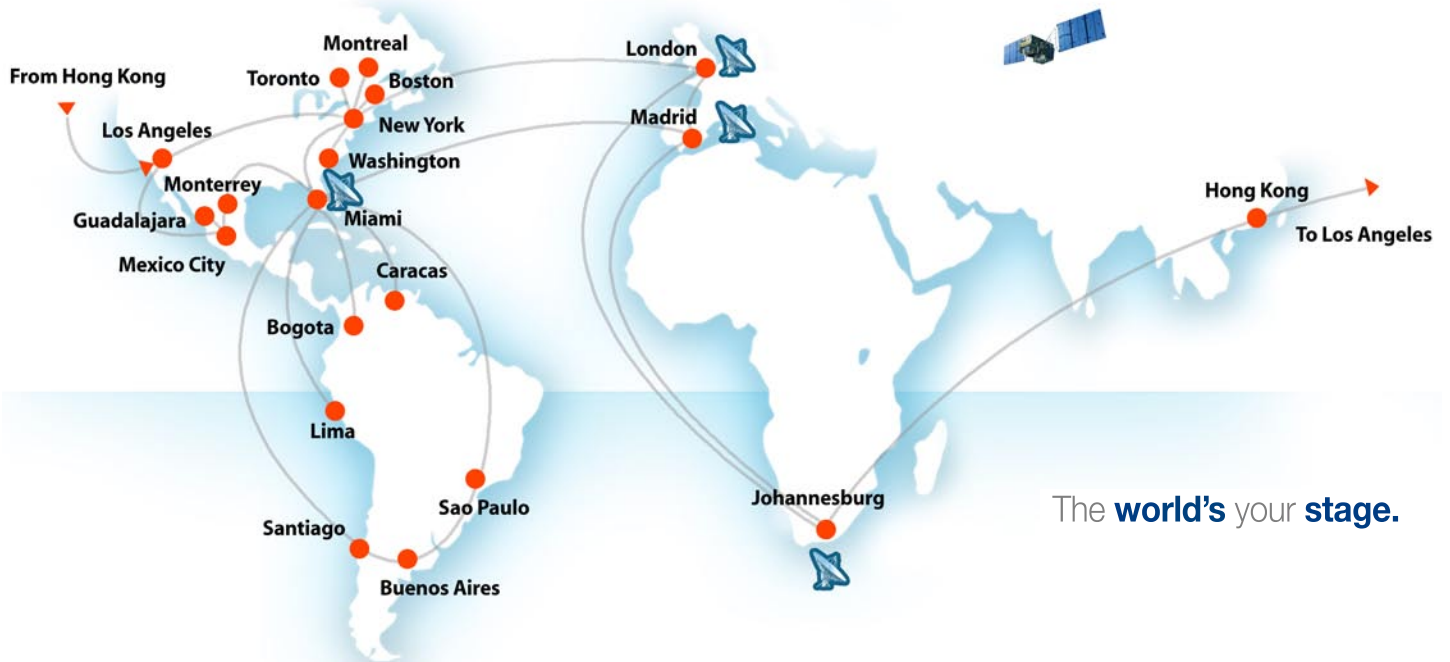

Service Portfolio

Occasional Use

Aldea provides end-to-end managed, real-time video transmissions. Our extensive video fiber network, along with access to play-out and studio facilities, interconnection to various satellite networks and teleports, SNG, and field production, offers customers a one-stop shop for ad-hoc requirements and special event coverage.

Permanent and Temporary Connection

Aldea provides permanent and temporary connections for customers who require dedicated and continuous connectivity for applications such as studio-to-studio and contribution-to-distribution platforms.

Reliability. Simplicity. Speed.

- Managed services with inherent resiliency, allowing constant, high quality video transmissions.
- 24/7 staff with video broadcast experience for full-service broadcast transmissions.
- Seamless end-to-end services with global coverage.
- Easy to book services, easy to understand invoices.

24/7 Booking

International	Tel: 1-514-448-2295	Fax: 1-514-448-1447	nmc@aldea.tv	www.aldea.tv
US/Canada	Tel: 1-866-274-8731	Fax: 1-866-274-8732		

General Inquiries

International	Tel: 1-514-344-5432	Fax: 1-514-344-5439	info@aldea.tv	www.aldea.tv